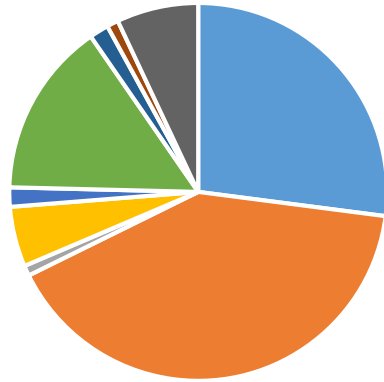

2021 London census data

No religion Christian Buddhist Hindu Jewish
Muslim Sikh Other religion Not answered

2021 Census Camden religion

No religion Christian Buddhist Hindu Jewish
Muslim Sikh Other religion Not answered