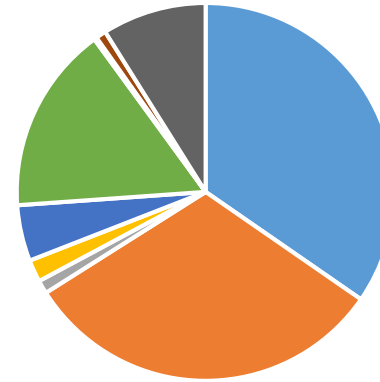

2021 London census data

No religion Christian Buddhist Hindu Jewish
Muslim Sikh Other religion Not answered

2021 Census Camden religion

No religion Christian Buddhist Hindu Jewish
Muslim Sikh Other religion Not answered