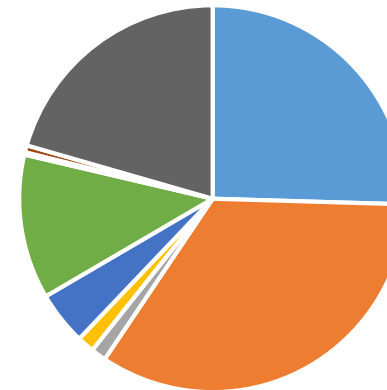

2011 Census Camden religion

No religion Christian Buddhist Hindu Jewish
Muslim Sikh Other religion Not answered