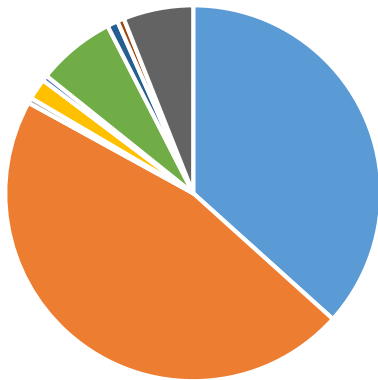

2021 England religion data

No religion Christian Buddhist Hindu Jewish
Muslim Sikh Other religion Not answered