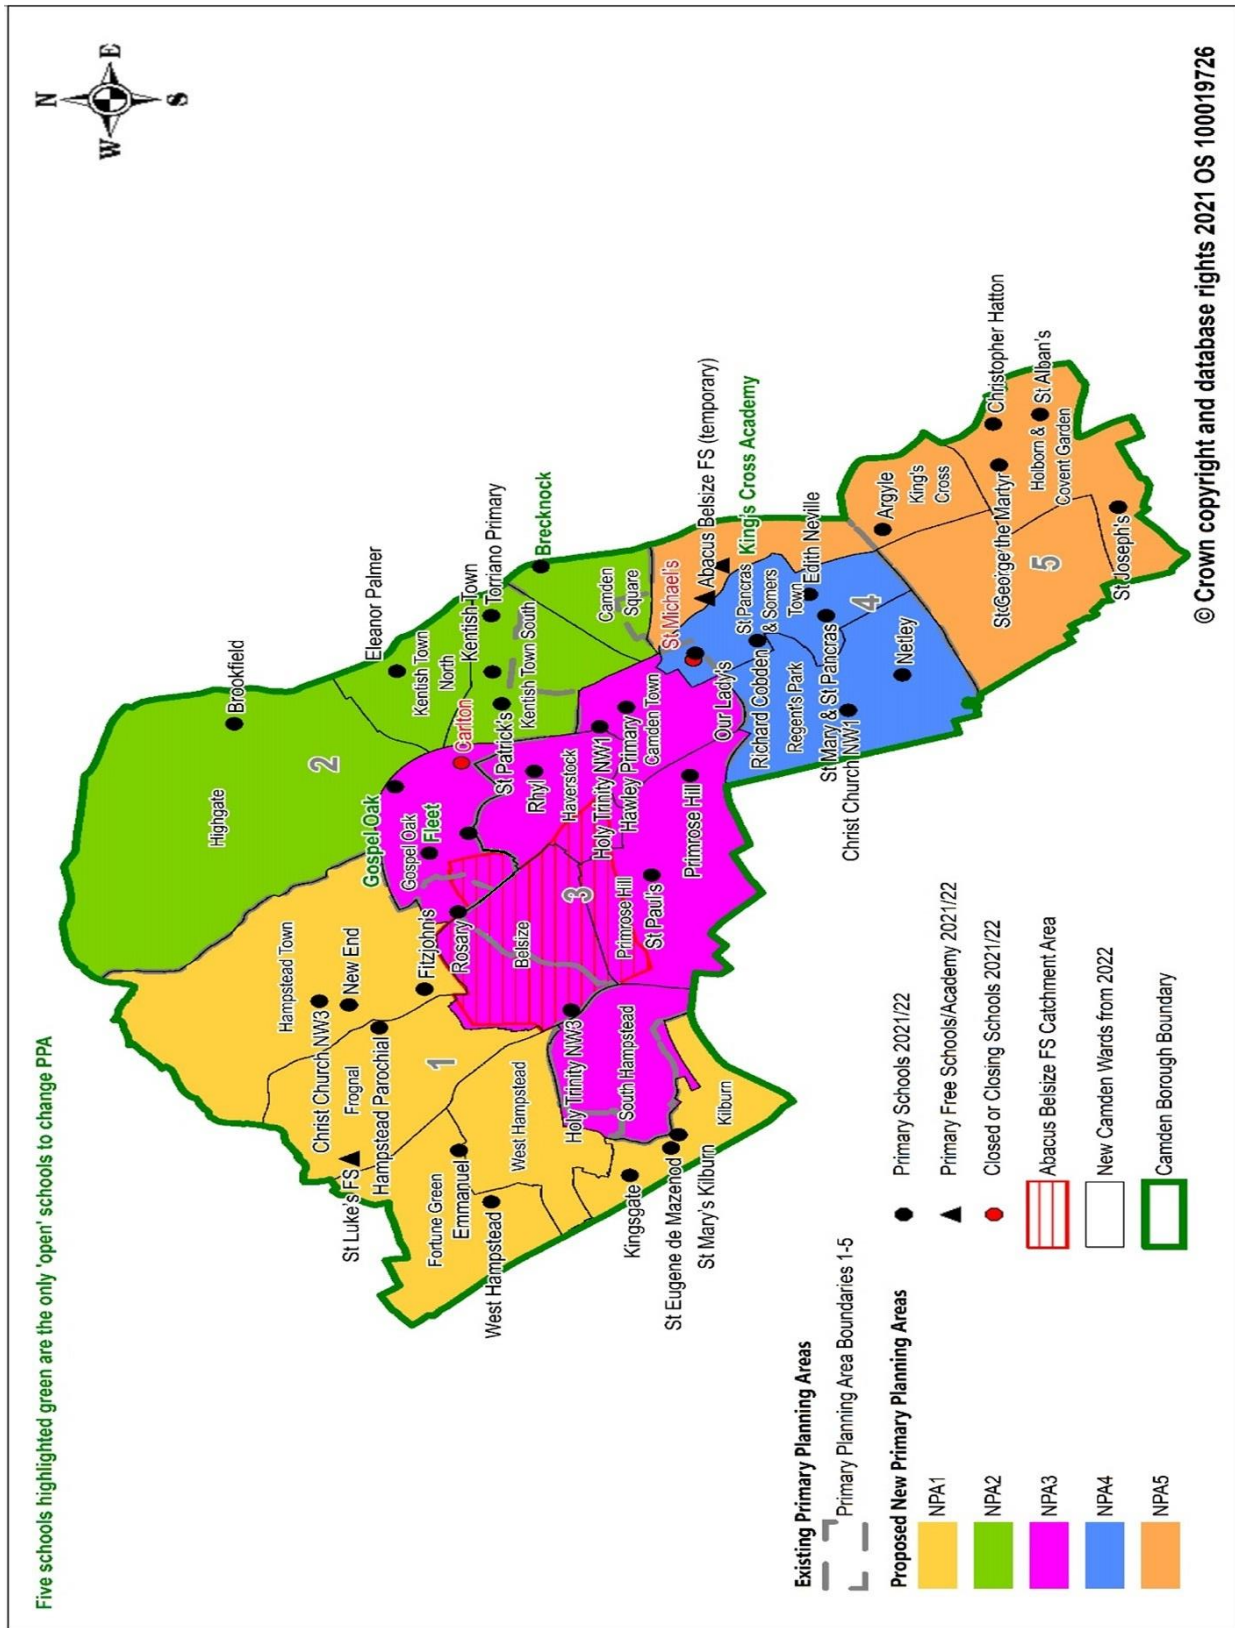

**APPENDIX D**  
**Camden Primary School Provision 2022/23**  
**(inc new Planning Areas)**

**FIGURE 1**

GLA Population Projection: flow chart of the projection cycle

FIGURE 5

GLA Demography, 2022 (2019-based)

Further information is available from the GLA: <https://data.london.gov.uk/demography/>

## GLA School Roll Projection: model summary 2023

**FIGURE 6**

Camden, in common with the majority of other London local authorities commission the GLA to produce School Roll Projections (SRP) each year.

GLA Demography, 2023

**END**