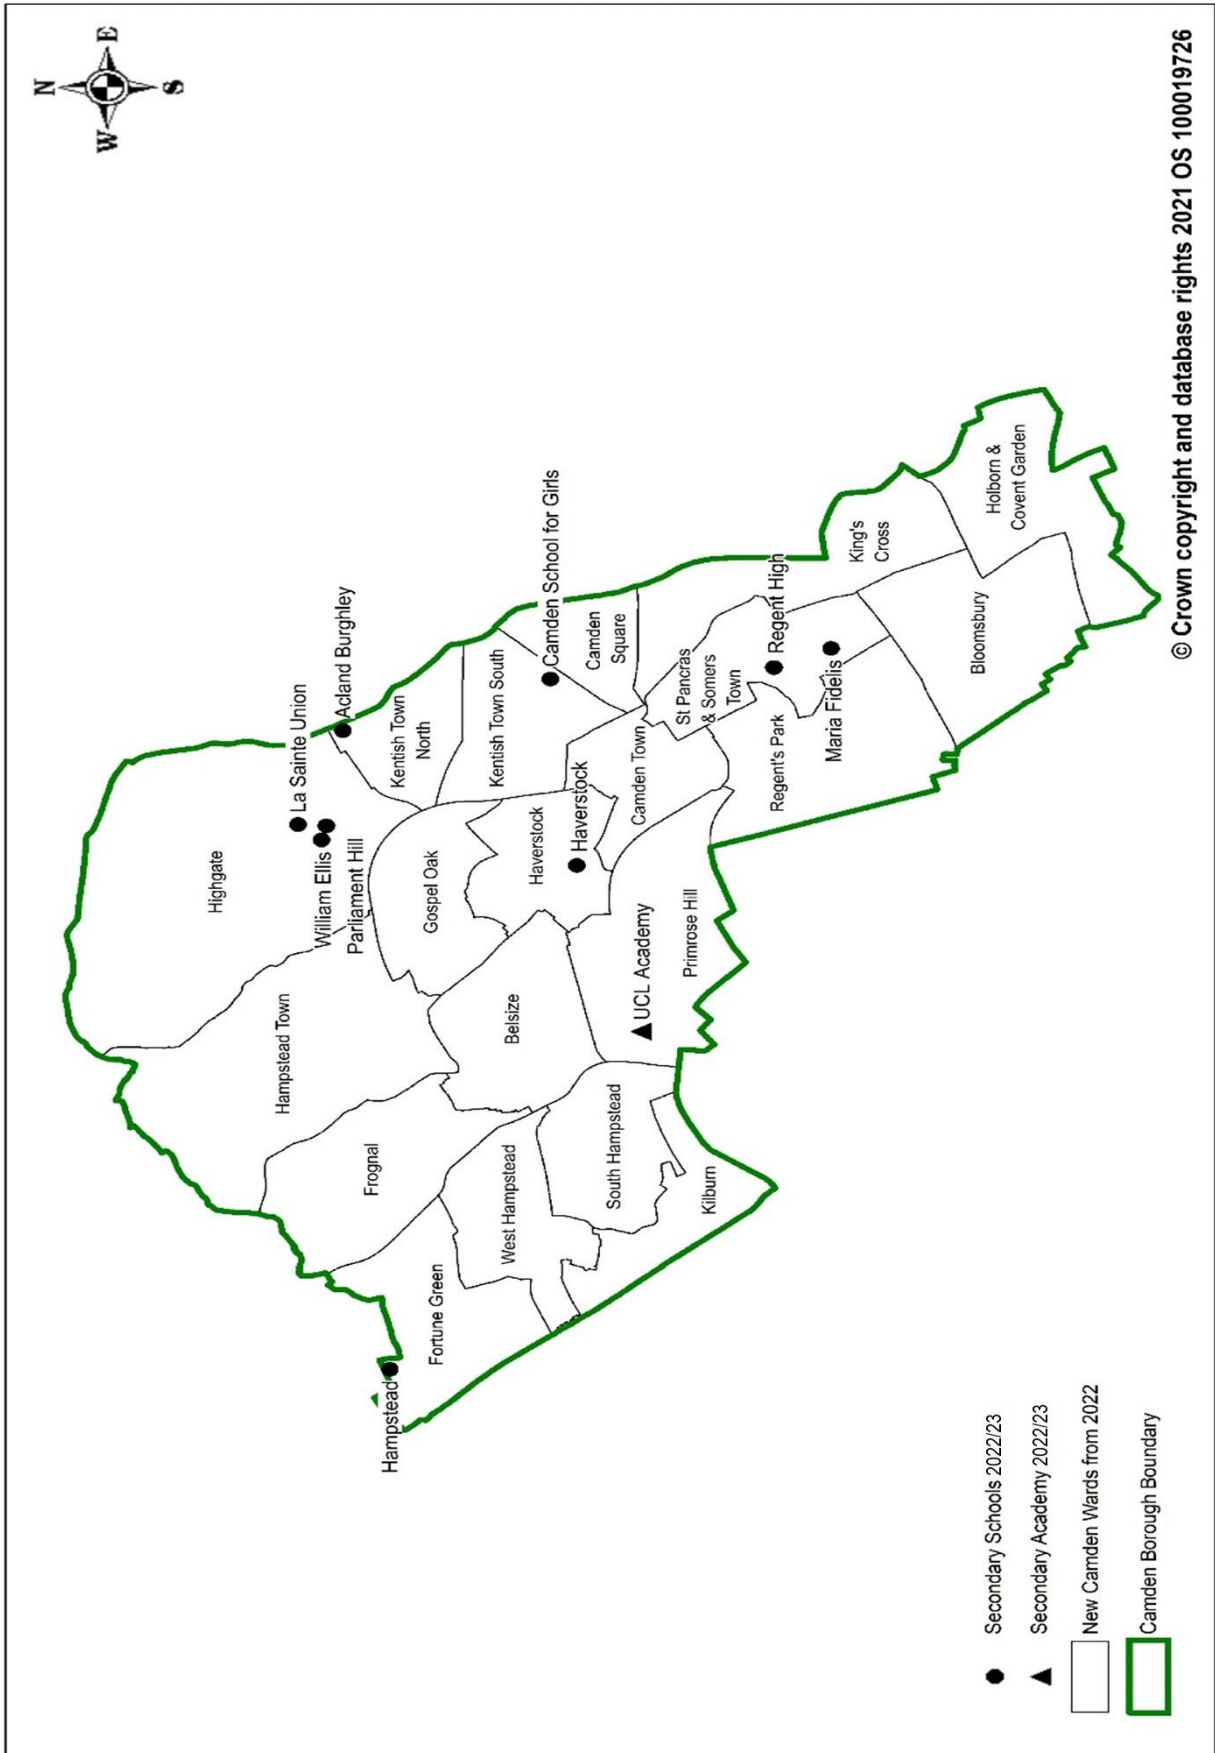

**APPENDIX D**  
**Camden Primary School Provision 2022/23**  
**(inc new Planning Areas)**

**FIGURE 1**

GLA Population Projection: flow chart of the projection cycle

FIGURE 5

GLA Demography, 2022 (2019-based)

Further information is available from the GLA: <https://data.london.gov.uk/demography/>

## GLA School Roll Projection: model summary 2023

**FIGURE 6**

Camden, in common with the majority of other London local authorities commission the GLA to produce School Roll Projections (SRP) each year.

GLA Demography, 2023

**END**