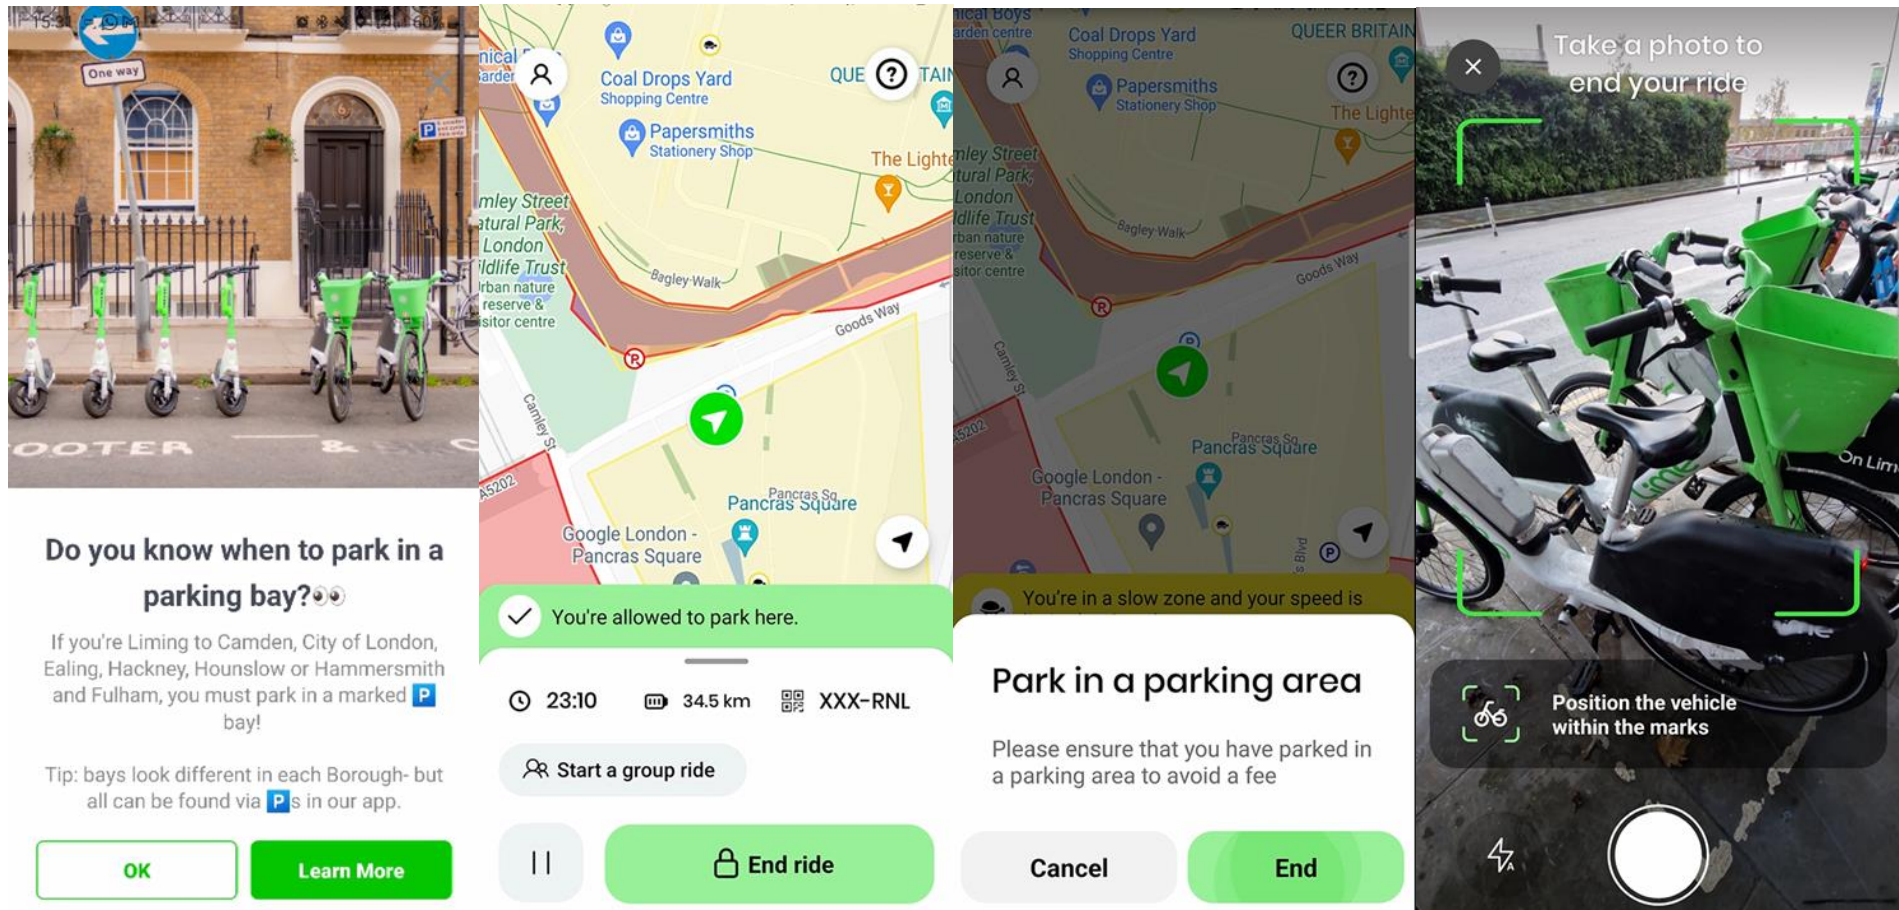

## Appendix D

Hire Bike end of ride screens.

Lime

Hire Bike end of ride screens.

Forest