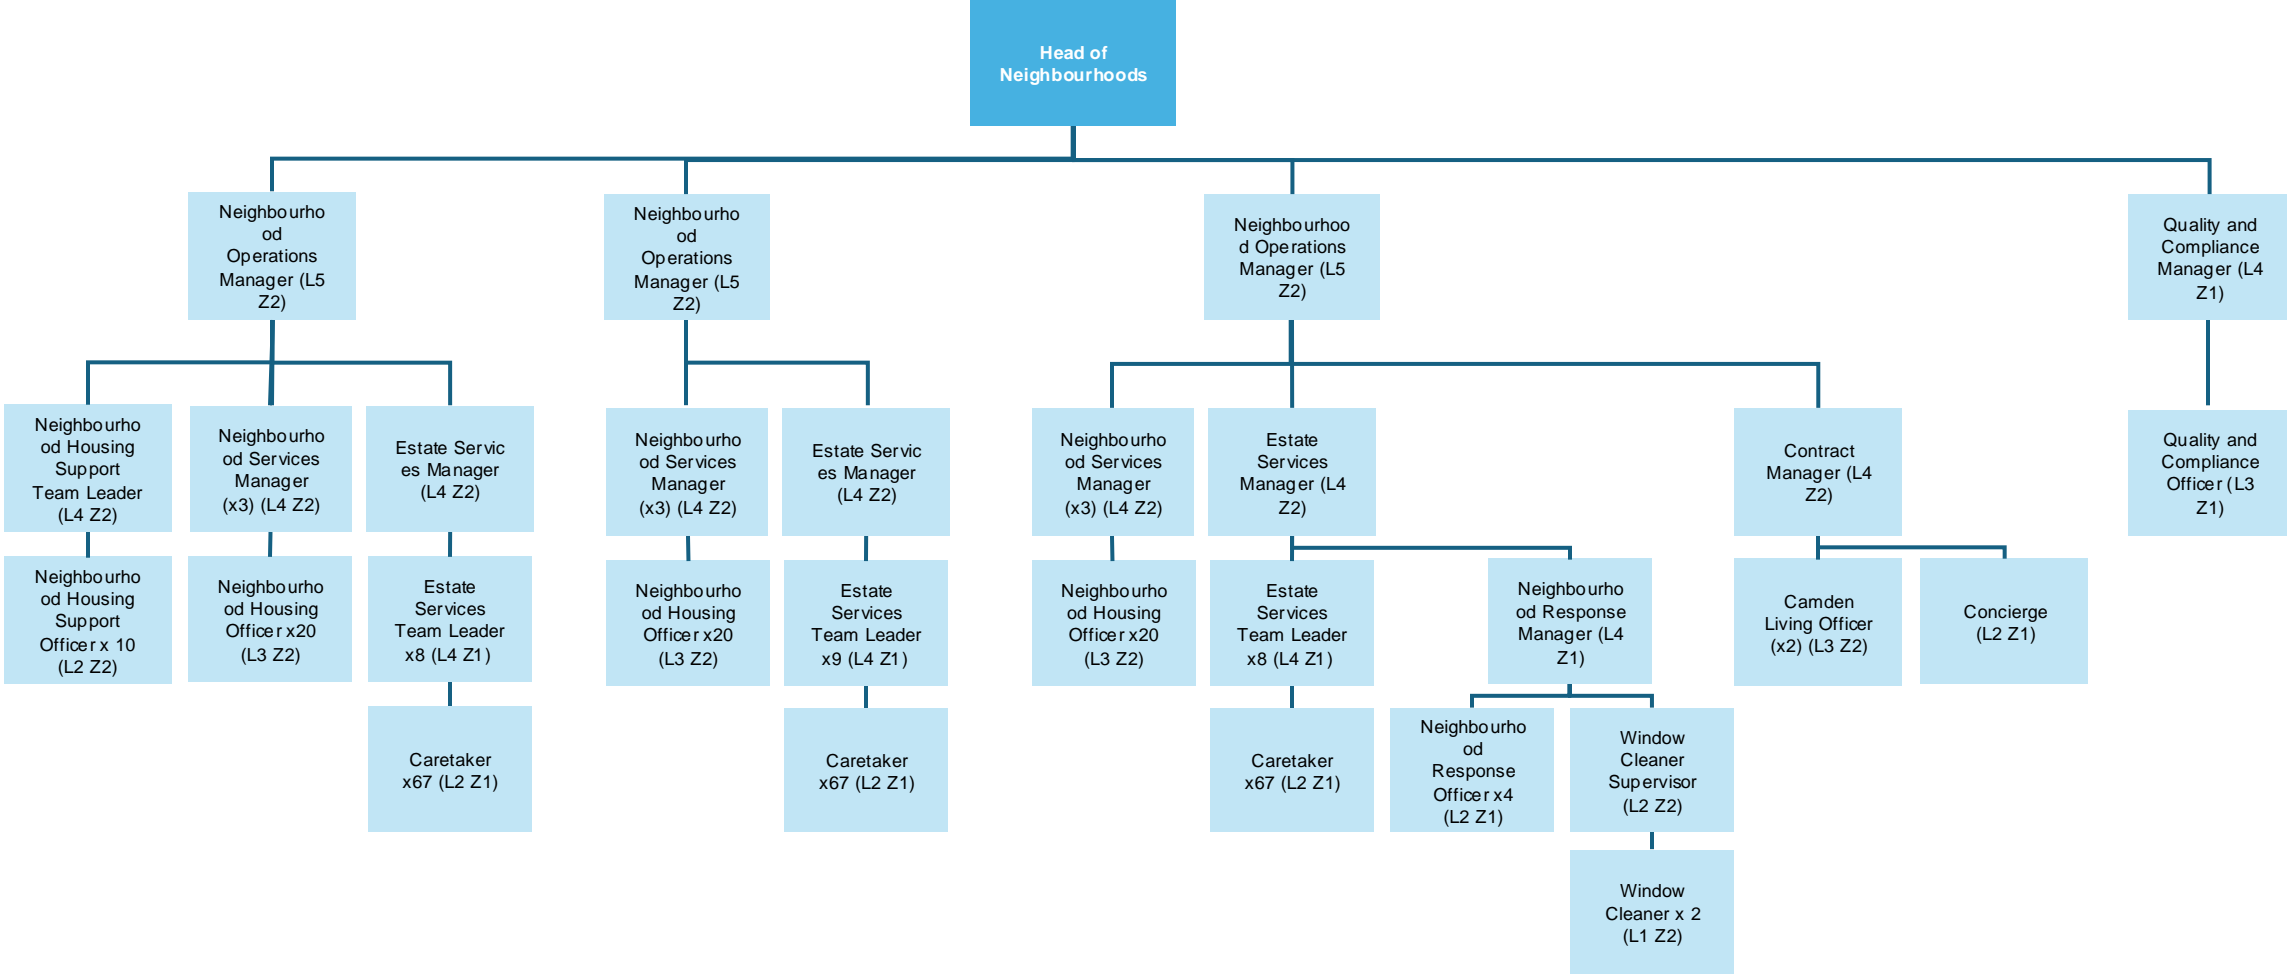

1. Allocations, Lettings & Private Sector Housing structure

PSH Service out of scope

Empty Homes Coordinator (L3 Z2)**

Empty Homes Officers (L3 Z1) x2 **

**Moved from housing solutions to PSH team

2. Housing Solutions structure

3. Neighbourhoods structure

4. Leaseholder Services and Housing Income structure