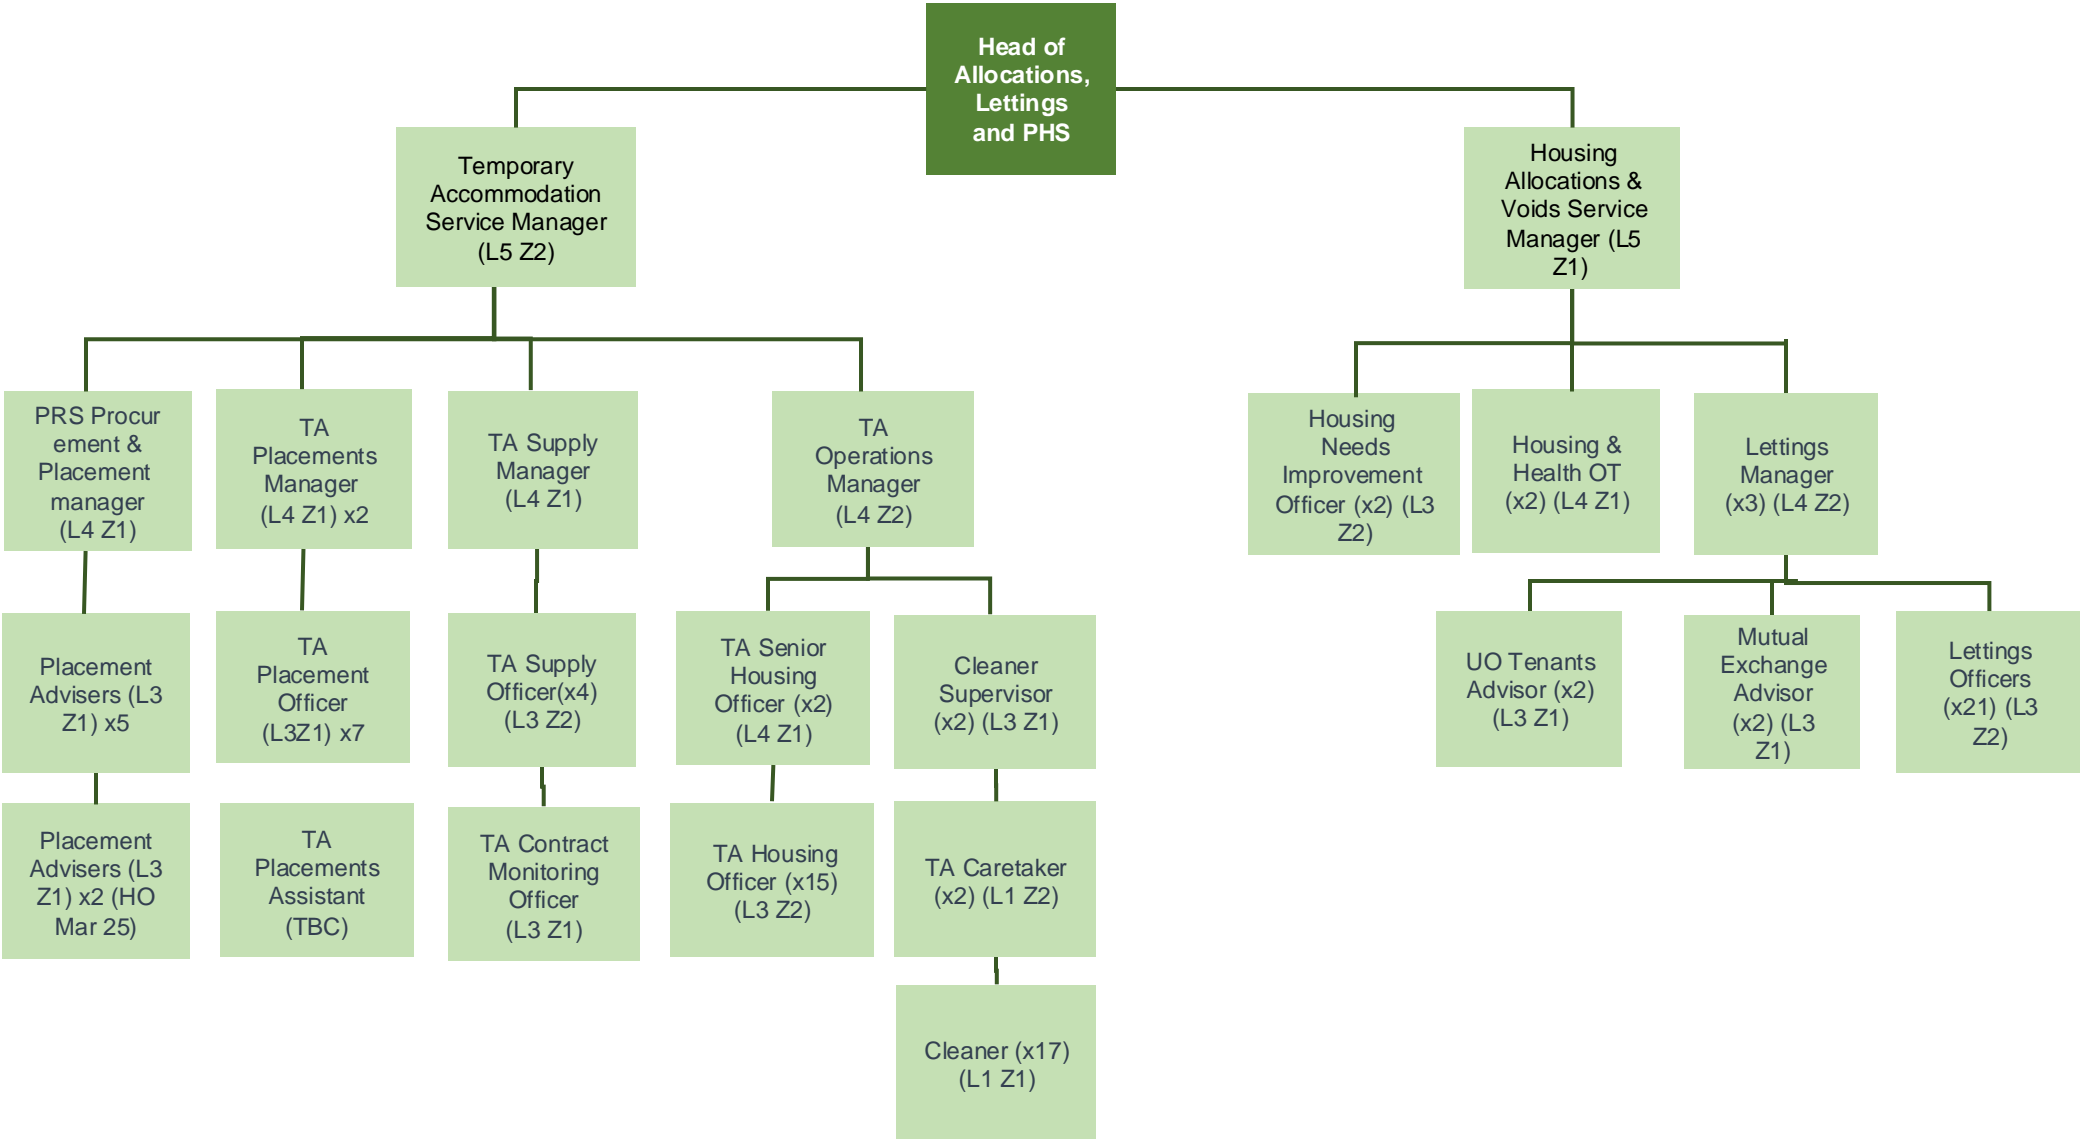

1. Allocations, Lettings & Private Sector Housing structure

PSH Service out of scope

Empty Homes Coordinator (L3 Z2)**

Empty Homes Officers (L3 Z1) x2 **

**Moved from housing solutions to PSH team

2. Housing Solutions structure

3. Neighbourhoods structure

4. Leaseholder Services and Housing Income structure