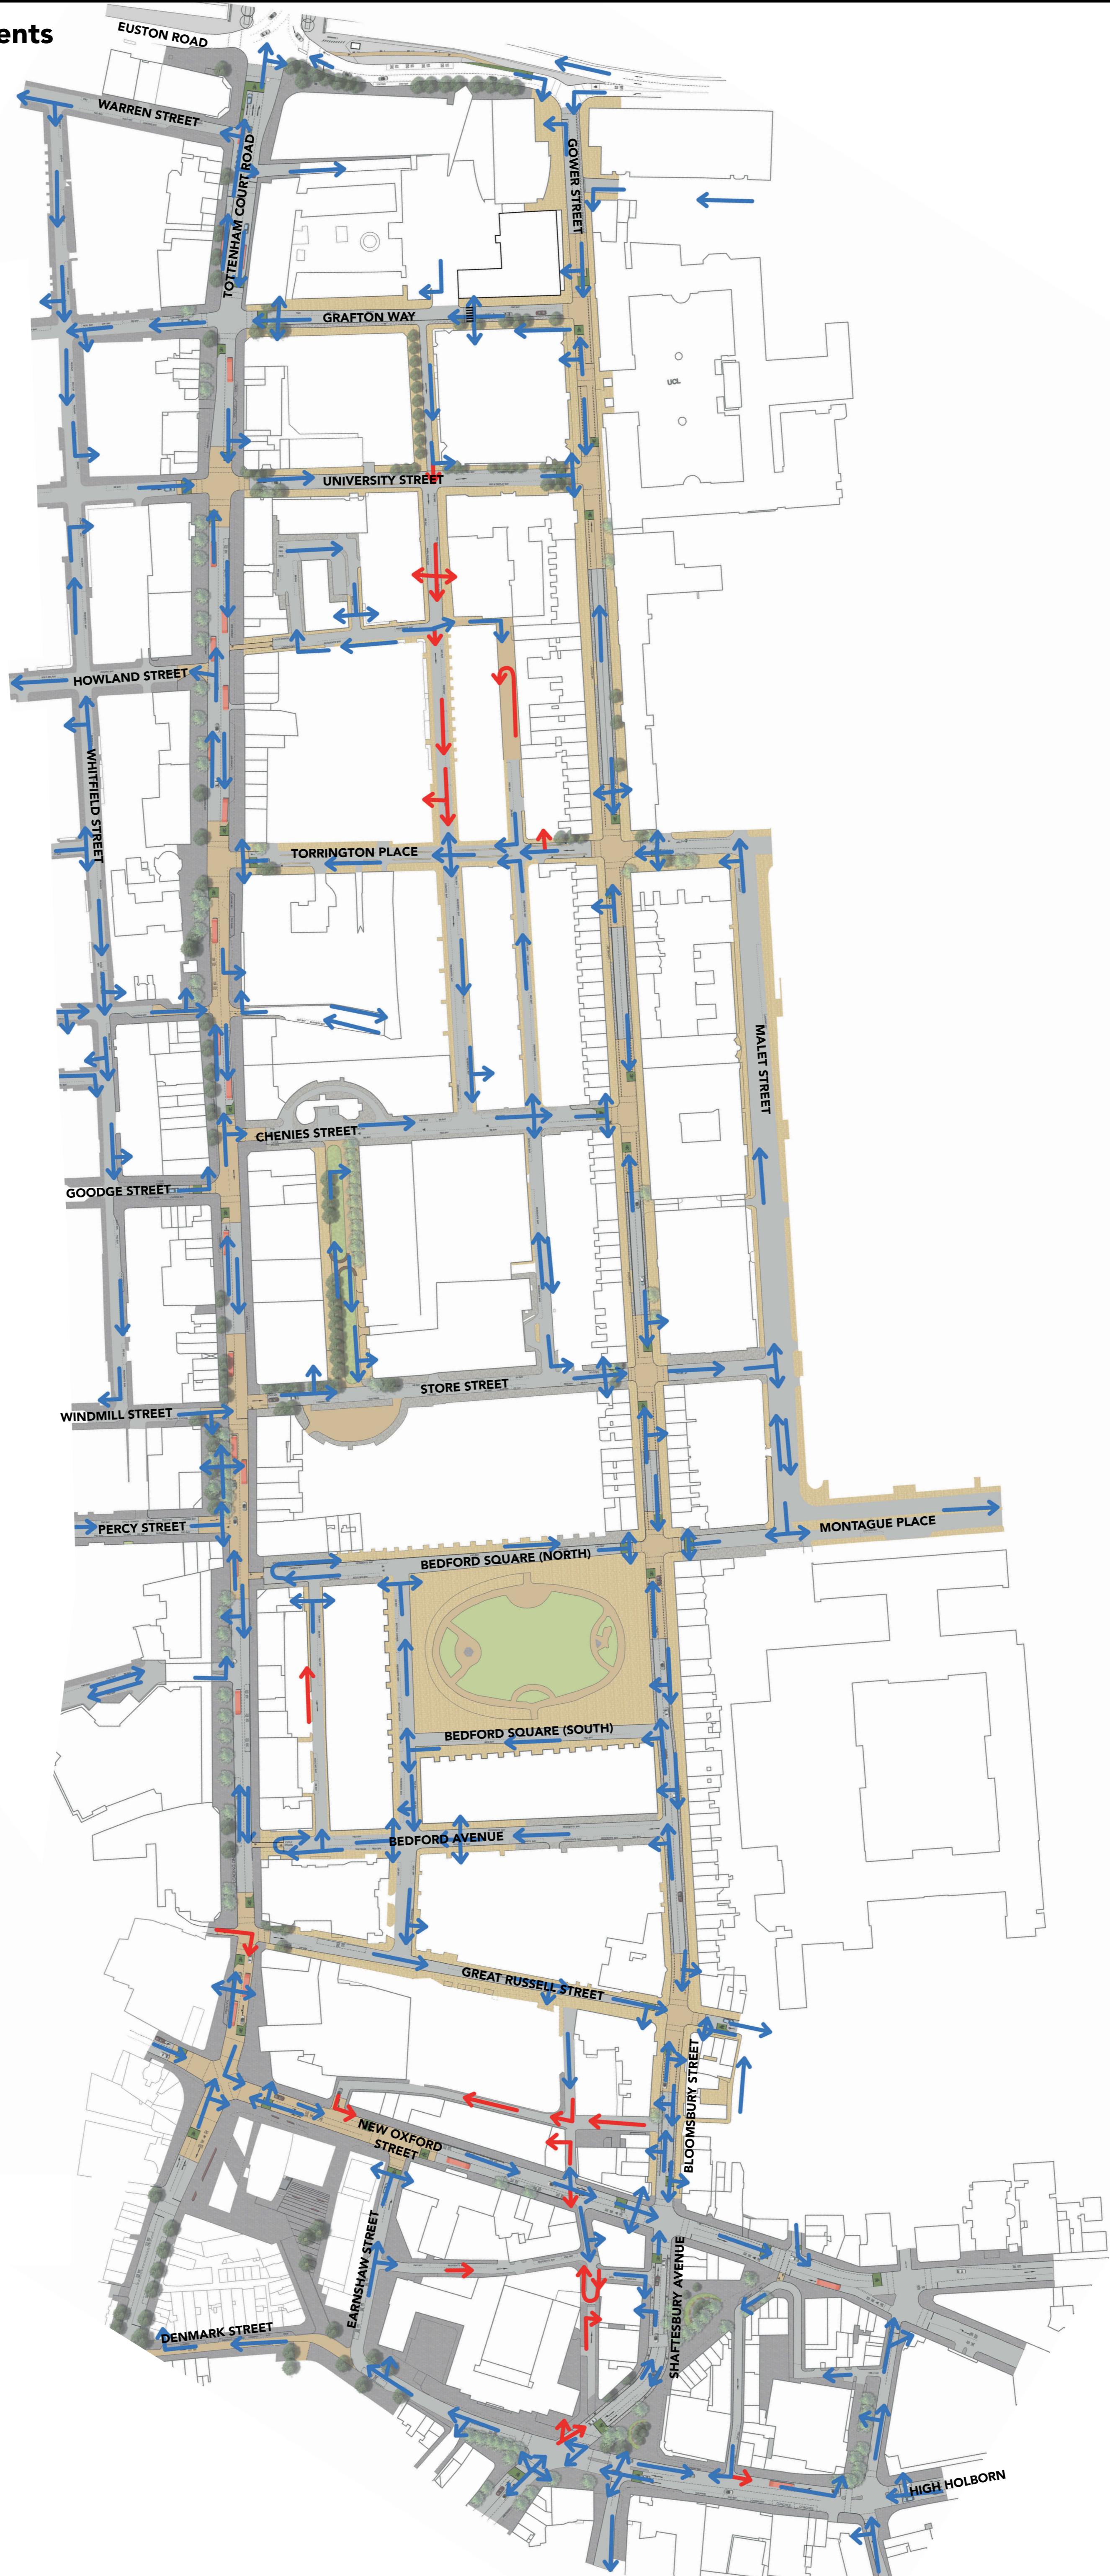

Proposed motor traffic movements outside the restricted hours (Excluding bus movements)

Consultation Proposals

Recommended changes
to consultation proposals